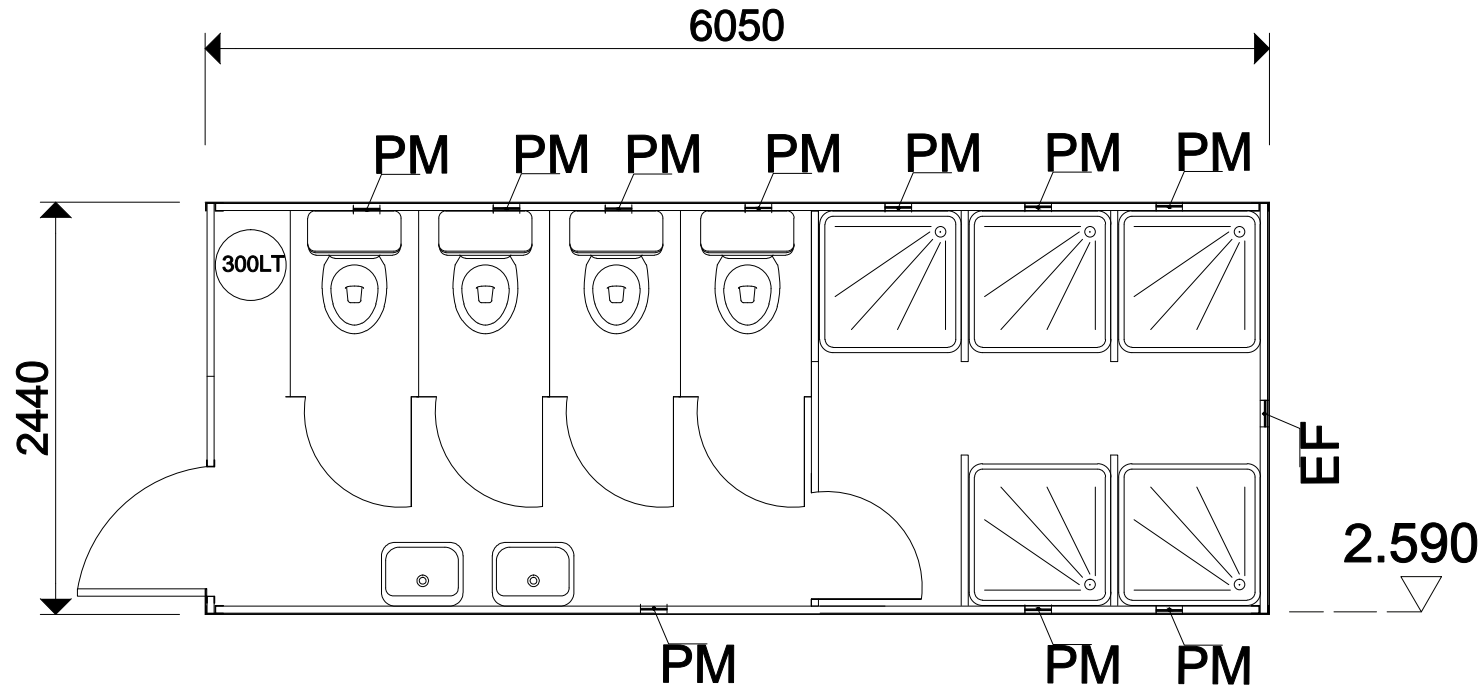

20 Fuß Sanitär-Container mit 5 Duschen/4 WC/2 Waschbecken/1 Warmwasserspeicher - Artikel: 1C

+/- 0.00

TOTAL AREA : 14 M2

CLIENT NAME:	
PROJECT NAME:	
BUILDING NAME: WC CONTAINER	
DRAWING NAME: OPTION-1C	
DRAWN BY:	CHECKED BY:
DATE:	REVISION:
SCALE: NOT TO SCALE	STATUS: READY FOR CONSTRUCTION