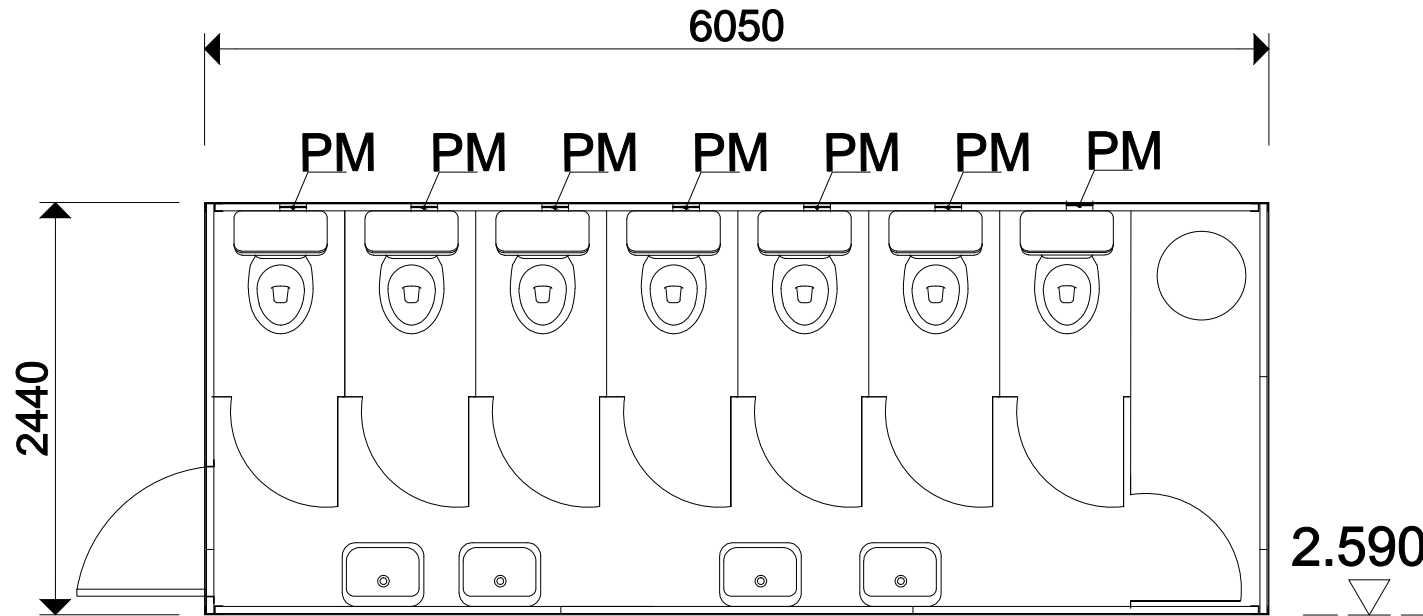

20 Fuß Sanitär-Container mit 7 WC/4 Waschbecken/1 Warmwasserspeicher - Artikel: 1D

+/- 0.00

TOTAL AREA : 14 M2

CLIENT NAME:	
PROJECT NAME:	
BUILDING NAME: WC CONTAINER	
DRAWING NAME: OPTION-1D	
DRAWN BY:	CHECKED BY:
DATE:	REVISION:
SCALE: NOT TO SCALE	STATUS: READY FOR CONSTRUCTION