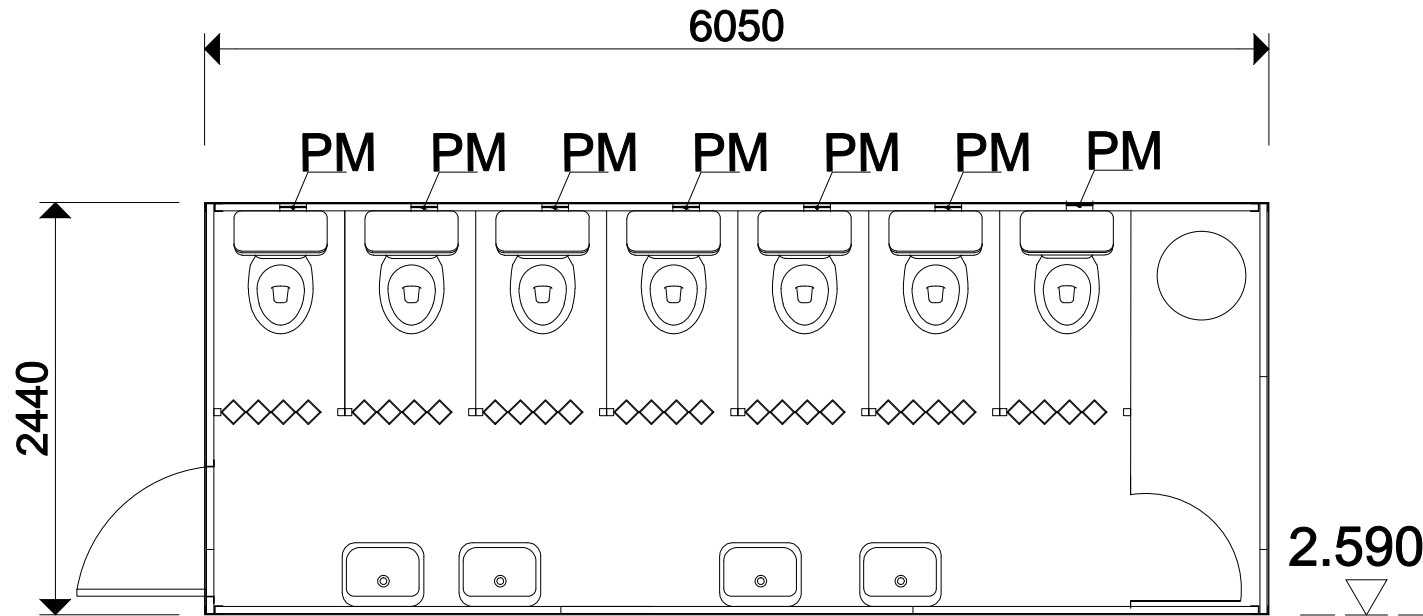

20 Fuß Sanitär-Container mit 7 WC/4 Waschbecken/1 Warmwasserspeicher - Artikel: 1F

+/- 0.00

TOTAL AREA : 14 M2

CLIENT NAME:	
PROJECT NAME:	
BUILDING NAME: WC KONTEYNER	
DRAWING NAME: OPTION-1F	
DRAWN BY:	CHECKED BY:
DATE:	REVISION:
SCALE: NOT TO SCALE	STATUS: READY FOR CONSTRUCTION