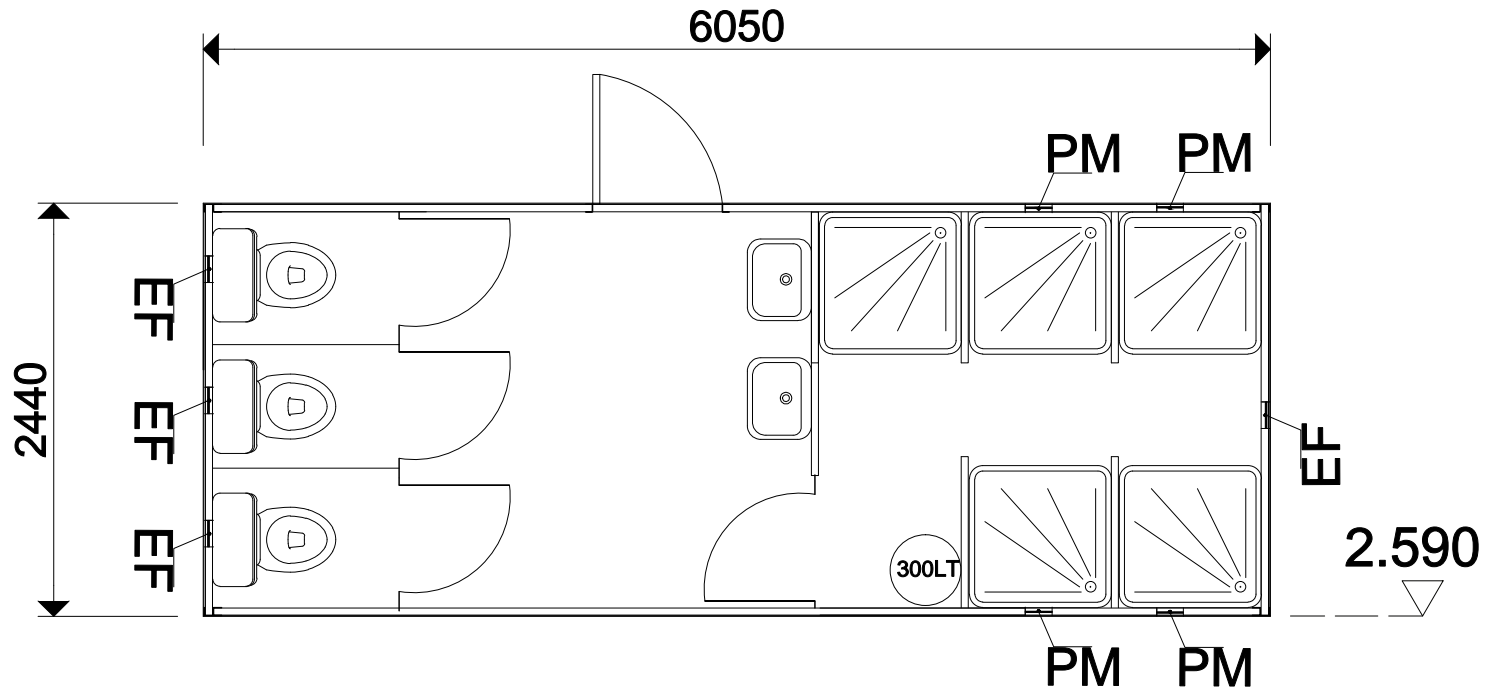

20 Fuß Sanitär-Container mit 5 Duschen/3 WC/2 Waschbecken/1 Warmwasserspeicher - Artikel: 1G

+/- 0.00

TOTAL AREA : 14 M2

CLIENT NAME:	
PROJECT NAME:	
BUILDING NAME: WC CONTAINER	
DRAWING NAME: OPTION-1G	
DRAWN BY:	CHECKED BY:
DATE:	REVISION:
SCALE: NOT TO SCALE	STATUS: READY FOR CONSTRUCTION