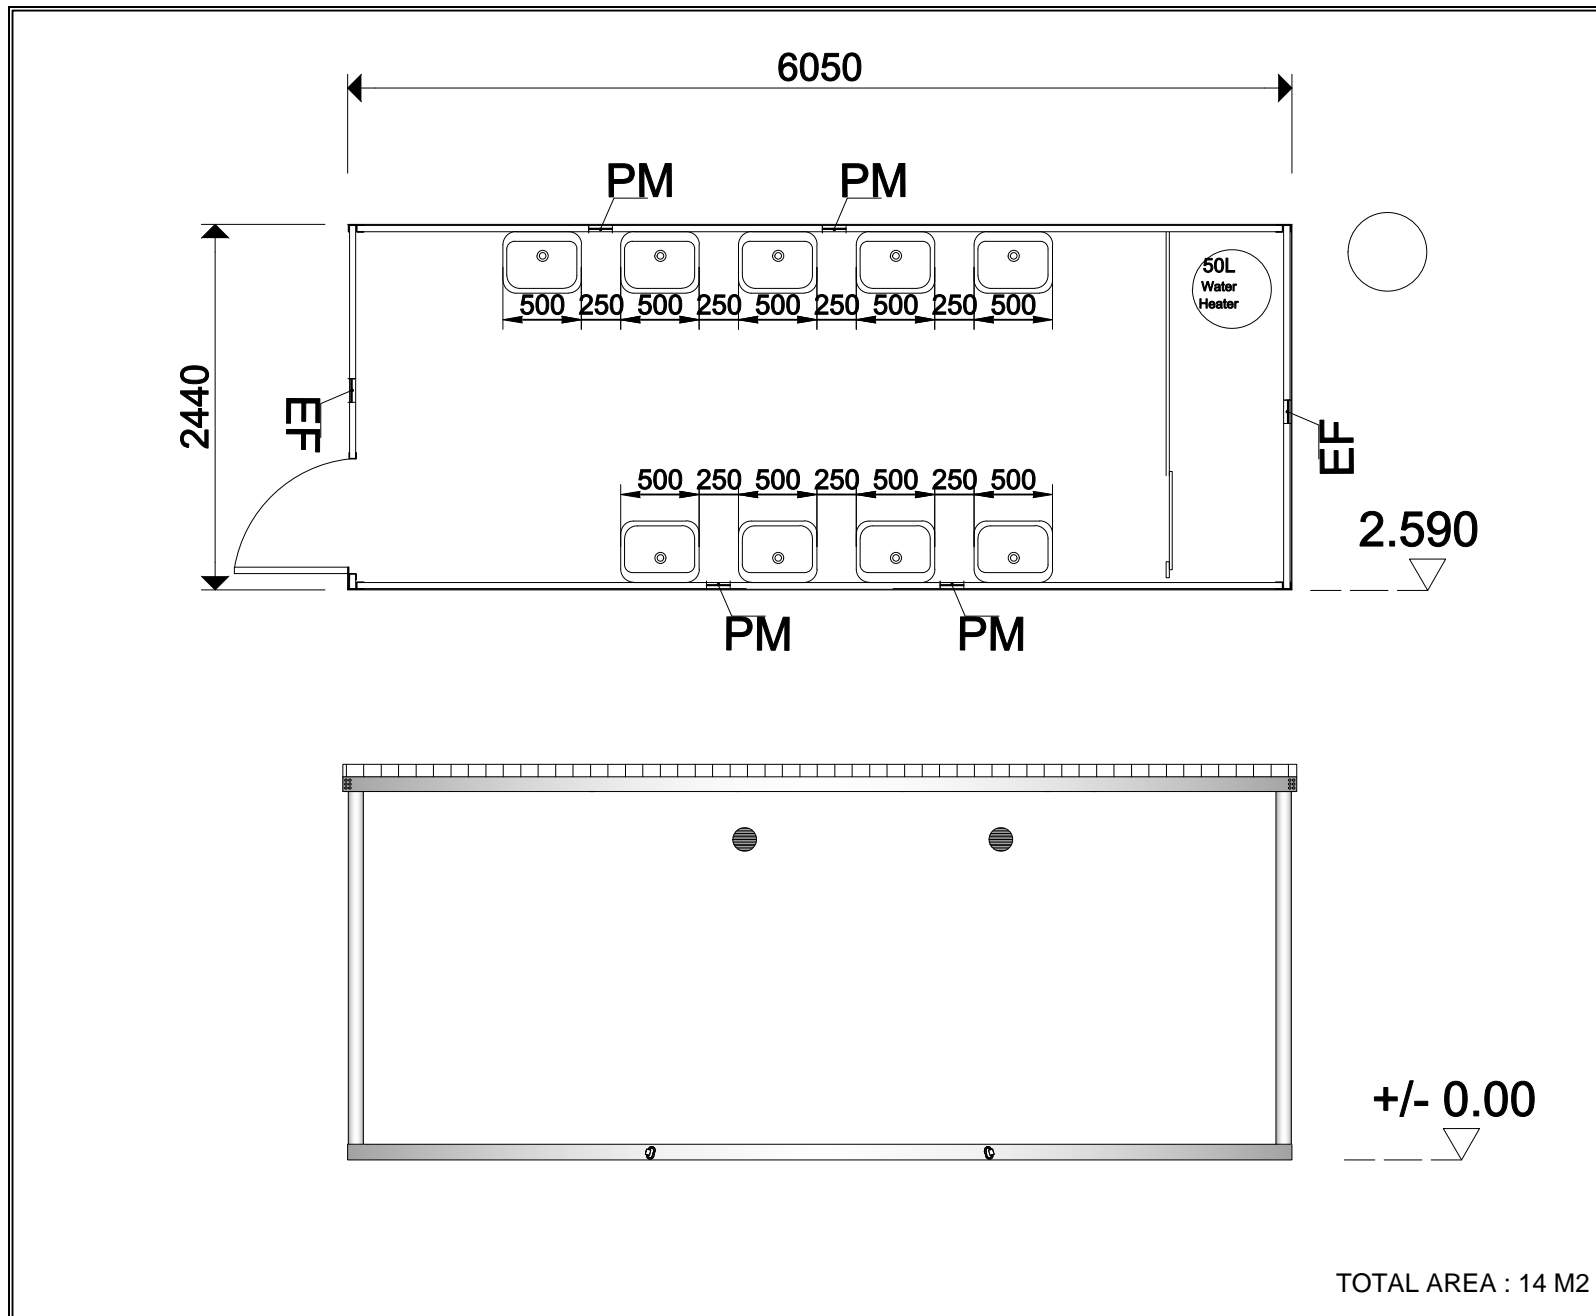

20 Fuß Sanitär-Container mit 9 Waschbecken/1 Warmwasserspeicher - Artikel: 1L

CLIENT NAME:	
PROJECT NAME:	
BUILDING NAME: WC CONTAINER	
DRAWING NAME: OPTION-1L	
DRAWN BY:	CHECKED BY:
DATE:	REVISION:
SCALE: NOT TO SCALE	STATUS: READY FOR CONSTRUCTION
	
s.Kosel 6000 Ohrid Macedonia Tel.:00389/46/230-035	